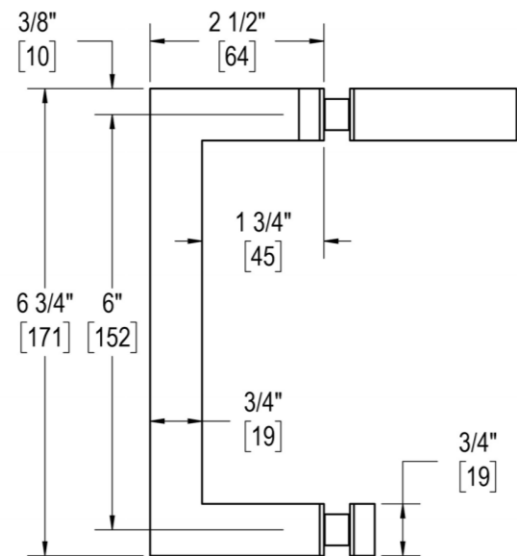

TAIGA

18" C/C TOWEL BAR X 6" C/C PULL

Product Code: TAG81115

portals

MATERIALS

Solid & tubular brass components, stainless steel fasteners, and clear polycarbonate washers

FUNCTION DETAILS & PRODUCT NOTES

- Product design coordinates with other shower & bathroom hardware in the Taiga suite.
- Continuous hardware profile appears to flow through glass.

TEMPLATE & INSTALLATION NOTES

Item requires glass fabrication according to template above and should only be used with tempered safety glass.

Glass Thickness	1/4" [6 mm] to 1/2" [12 mm]
Hole Diameter	1/2" [12 mm]