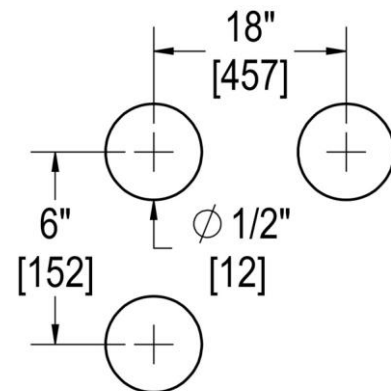

TAIGA

18" C/C TOWEL BAR X 6" C/C PULL

Product Code: TAG81115

portals

MATERIALS

Solid & tubular brass components, stainless steel fasteners, and clear polycarbonate washers

FUNCTION DETAILS & PRODUCT NOTES

- Product design coordinates with other shower & bathroom hardware in the Taiga suite.
- Continuous hardware profile appears to flow through glass.

TEMPLATE & INSTALLATION NOTES

Item requires glass fabrication according to template above and should only be used with tempered safety glass.

Glass Thickness	1/4" [6 mm] to 1/2" [12 mm]
Hole Diameter	1/2" [12 mm]