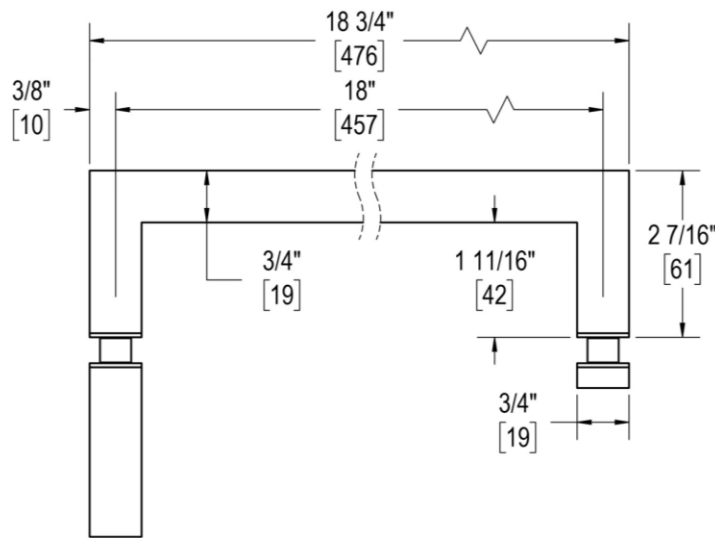

TAIGA

18" C/C TOWEL BAR X 6" C/C PULL

Product Code: TAG81115

portals

MATERIALS

Solid & tubular brass components, stainless steel fasteners, and clear polycarbonate washers

FUNCTION DETAILS & PRODUCT NOTES

- Product design coordinates with other shower & bathroom hardware in the Taiga suite.
- Continuous hardware profile appears to flow through glass.

TEMPLATE & INSTALLATION NOTES

Item requires glass fabrication according to template above and should only be used with tempered safety glass.

Glass Thickness	1/4" [6 mm] to 1/2" [12 mm]
Hole Diameter	1/2" [12 mm]